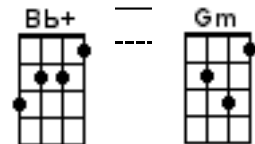

Walk Away Renee

The Four Tops

Walk Away Renee - Ukulele on youtube

Intro: [G ///] [D ///] [Em ///] [D ///]

[D] And when I [A] see the sign, [C] ... that points "One [G] Way,"
[Gm] On the lot we [D] used to pass by, [G] ... every [A] day.

[D] Just walk a-[Bm]way, Renee,
You [G] won't see me follow [D] you back [A] home.
[D] The empty [Bm] sidewalks on my [G] block
Are not the [D] sa-[A]me
[G] You're [Em7] not to [D] blame.

[D] From deep in-[A]side the tears that, [C]... I'm forced [G] cry,
[Gm] From deep in-[D]side the pain that, [G] I chose to [A] hide.

[D] Just walk a-[Bm]way, Renee,
You [G] won't see me follow [D] you back [A] home.
[D] Now as the [Bm] rain beats down
Up-[G] on my weary [D] ey-[A]es
[G] For [Em7] me it [D] cries.

Instrumental -4 strums per chord