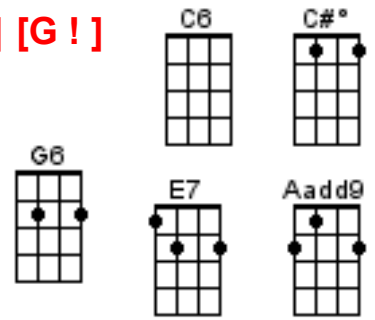

I Wish Could Shimmy Like My Sister Kate

[C6 //] [C#dim //] [G6 //] [E7 //] [Aadd9 //] [D7 //] [G //] [G !]

I [D7] Wish I could shimmy like my sister Kate

She [G]shakes like jelly on a plate

[D7] Mama wanted to know last night

[G !] Why all the boys treat [G] Kate so nice

[D7] Everybody in the neighbourhood

[G] Knows that she can shimmy, and it's understood

I [C6] may be [C#dim] late, but I'll [G6] be up to [E7] date

When I can [Aadd9]shimmy like my [D7]sister [G]Kate, oh [E7] yeah,

[Aadd9] Shimmy like my [D7] sister [G] Kate.

I [D7] wish I could shimmy like my sister Kate,

I'd [G] never stay home, I'd stay out too late

I'd [D7] get myself about as high as a kite

You [G !]know I'd do it for you [G] ev-er-y night.

[Aadd9] Shimmy like my [D7] sister [G] Kate.

Instrumental

I [D7] Wish I could shimmy like my sister Kate

She [G]shakes like jelly on a plate

[D7] Mama wanted to know last night

[G !] Why all the boys treat [G] Kate so nice