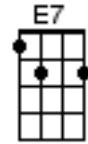

Chained To The Wheel

Black Sorrows

[A//] [E7//] [A//] [E7//] [A//] [E7//]

[A] Know what you really need, but you can't get enough
Too many mouths to feed, well ain't life [E7] tough
Call this survival, don't pray for a [A//] sign [E7//] [A]

[A] Know what you really want, you can't get it back
Down on the waterfront, now watch out [E7] Jack
Nights on the main line and rust on the [A] rail [Asus4]

[D//] I see them [G//] swindle this [D//] town [G// all this chorus]
[D] I've seen them [G] tumble it [D] down [G]
[A] I've seen red [E7] rivers, [A] fire and [E7] steel
[A] I feel the [E7] thunder [A] chained to the [E7] wheel

[A//] [E7//] [A//] [E7//] [A//] [E7//]

[A] Know what you mean to me, goes deeper than that
Can't fight your destiny, know where it's [E7] at
Don't look for lightning or pray for a [A] sign [Asus4]

[D//] I see them [G//] swindle this [D//] town [G// all this chorus]
[D] I've seen them [G] tumble it [D] down [G]
[A] I heard the [E7] legend, [A] I watched the [E7] skies
[A] I feel the [E7] power, the [A] flame in your [E7] eyes
[A] I've seen red [E7] rivers, [A] fire and [E7] steel
[A] I feel the [E7] thunder [A] chained to the [E7] wheel

[D//] I see them [G//] swindle this [D//] town [G// all this chorus]
[D] I've seen them [G] tumble it [D] down [G]
[A] I've seen red [E7] rivers, [A] fire and [E7] steel
[A] I feel the [E7] thunder [A] chained to the [E7] wheel
[A] I heard the [E7] legend, [A] I watched the [E7] skies
[A] I feel the [E7] power, the [A] flame in your [E7] eyes
[A] I've seen red [E7] rivers, [A] fire and [E7] steel
[A] I feel the [E7] thunder [A] chained to the [E7] wheel